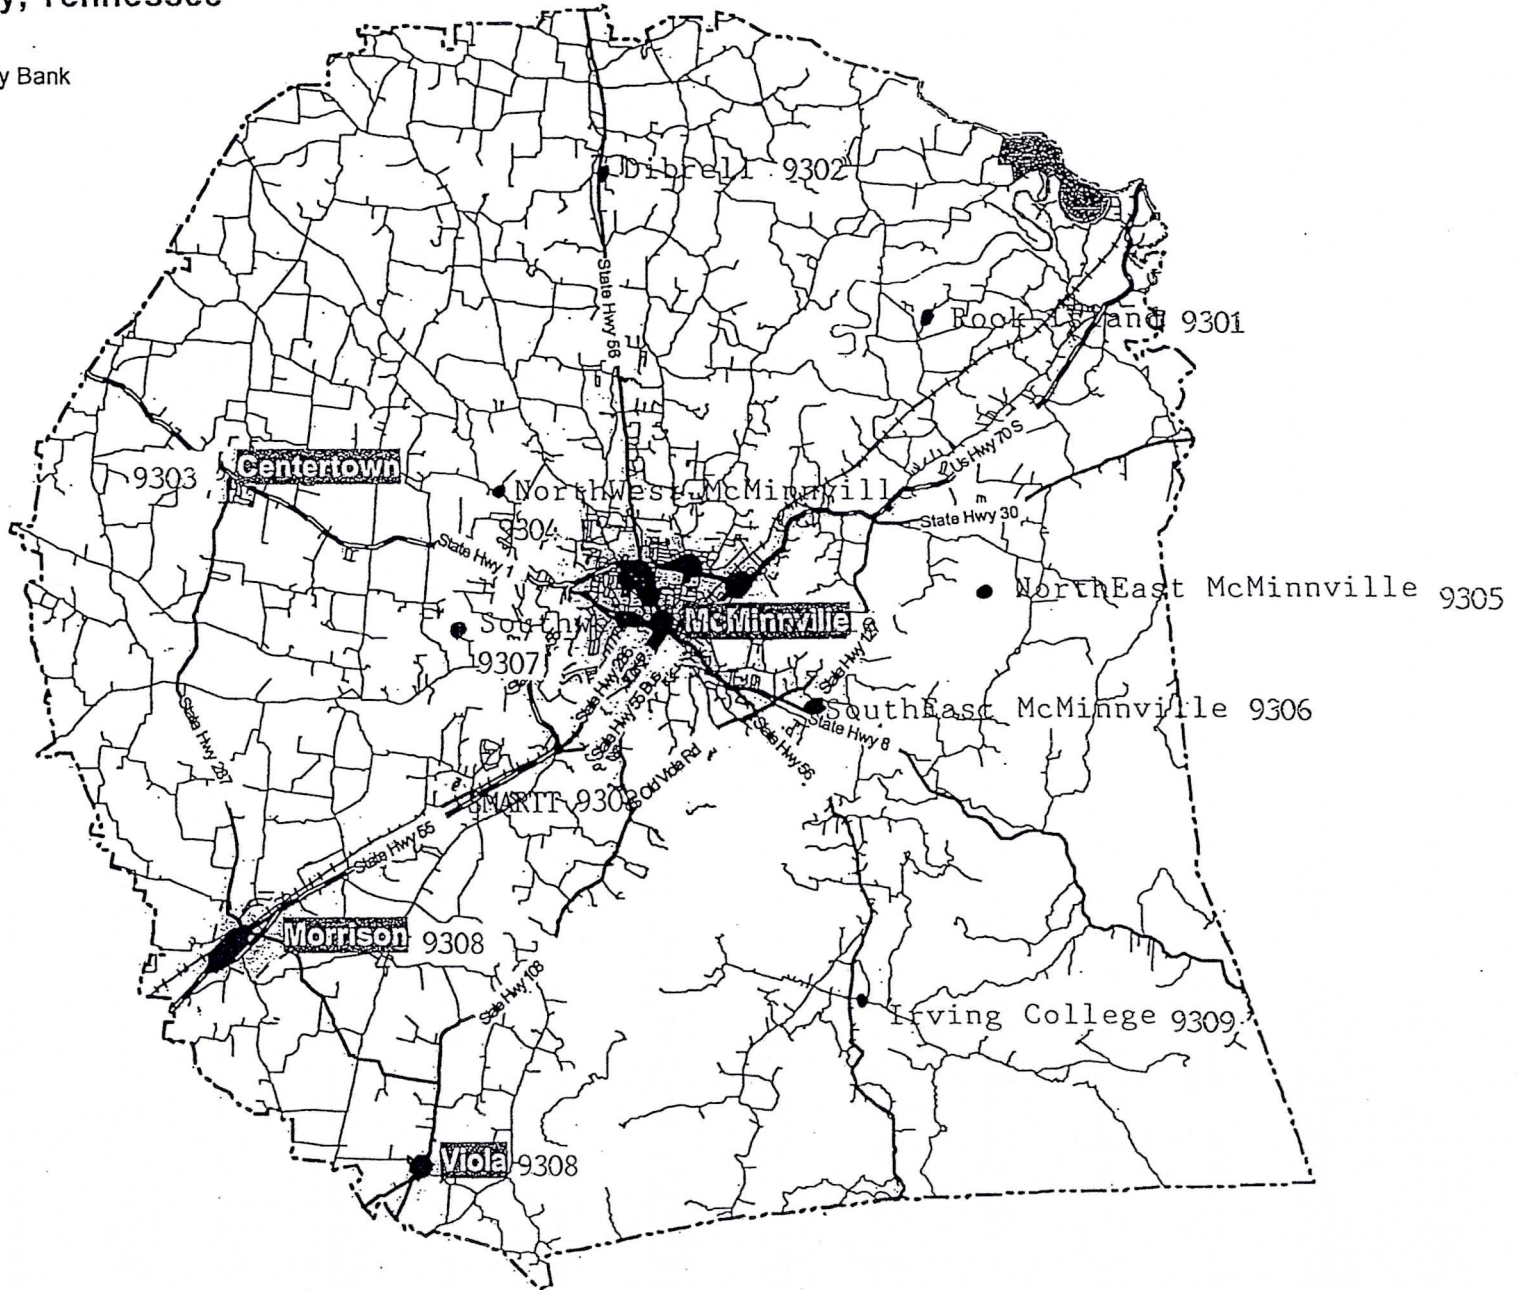

Warren County, Tennessee

Homeland Community Bank

Wilson

CANNON COUNTY MAP
TENNESSEE, USA

Rutherford

DeKalb

Warren

Coffee

Woodbury

9602.01

District 1

District 4

READYVILLE

9602.02

BRADYVILLE

LEONI

Highway Class

— River/Stream

Federal

County Subdivisions

State

County Boundary

0 2 4 6 8 Miles
Copyright © 2015 www.mapsofworld.com